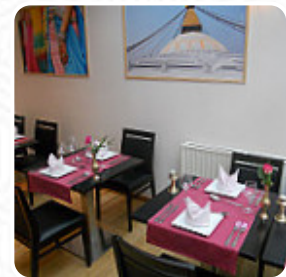

## L'everest Menukaart

<https://menukaart.menu>

Chaussee De Vleurgat 153, Elsene, Belgium

+3226475777 - <http://www.l Everest.be>

Hier vind je de [menukaart](#) van L'everest in Elsene. Op dit moment staan er **66** menu's en drankjes op het menu. The restaurant offers new and flavorful dishes with attention to detail. Some reviews were disappointed in the pricing and the lack of guidance when choosing dishes. One reviewer found the butter chicken masala lacking, while another praised the spiced chicken kanti. The service and hospitality received varied, with some mentioning electrical issues affecting service. Overall, the restaurant provides excellent cuisine with a variety of options, delicious homemade naan, and reasonable prices. Despite some minor issues, many customers enjoy their dining experience and recommend the restaurant.