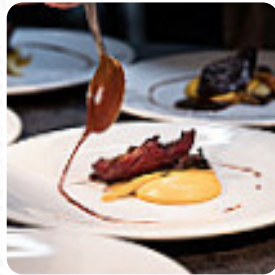

De **menukaart van Brut ô Dôme** uit Sint-genesius-rode bevat 29 gerechten. Gemiddeld kosten **gerechten of drankjes op [het menu](#)** ongeveer 33 €. De categorieën kunnen op de menukaart hieronder worden bekeken.

The restaurant offers a beautifully balanced and creative menu along with well-cooked dishes, especially the main and dessert options. The service is generally friendly and attentive, with excellent wine recommendations. However, some inconsistencies in dish portions and quality were noted, along with slow service and occasional lack of attention to specific requests. Despite these issues, the warm atmosphere and delicious, refined cuisine make for an enjoyable dining experience overall. The restaurant's charming setting and unique dishes selected by the chef add to its appeal, making it a worthy recommendation for those seeking a pleasant and satisfying meal.